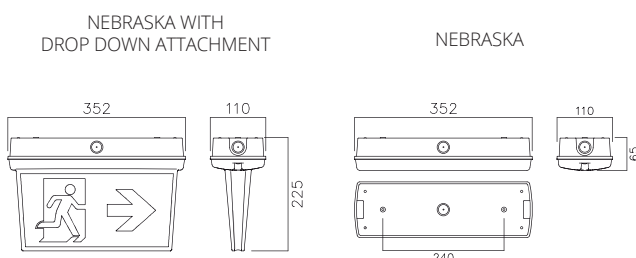

NEBRASKA PRO

ICEL approved IP65 emergency bulkhead with a range of attachments

GEAR TRAY FIXED TO COVER FOR FASTER INSTALLATION

IP 65

LITHIUM

APPLICATIONS

- Exits and escape routes

CONSTRUCTION

- Polycarbonate base and cover
- Gear tray and cover in one piece for faster installation
- Supplied with EURO or ISO legend pack
- Lithium batteries included as standard

TECHNICAL DETAILS

- 2.1W, 195 lm on mains supply
- 133 lm on battery supply
- 3 hours operation on battery power after mains failure
- Can be installed as maintained or non-maintained – details in instructions
- 20m maximum viewing distance with standard legends, 30m with drop-down attachment

ATTACHMENTS

DROP DOWN ATTACHMENT Polycarbonate drop down signage attachment available, supplied with legends. Order as separate item.

RECESSED MOUNTING KIT Semi-recessed mounting kit available. Cut-out 360 x 120mm. Order as a separate item.

AVAILABLE WITH EITHER "MAN RUNNING THROUGH A DOOR" (ISO7010/BS5266) OR WITH "MAN RUNNING TOWARDS A DOOR" (EURO) LEGENDS.

ORDER CODE	DESCRIPTION
NNE/2/LED/M3/LITH/V3	Nebraska Pro 2W LED IP65 Maint. 3Hr Lithium
NNE/2/LED/M3/LITH/ISO/V3	Nebraska Pro 2W LED IP65 Maint. 3Hr Lithium ISO Legend Pack
NNE/2/LED/STM3/LITH/V3	Nebraska Pro 2W LED IP65 Maint. 3Hr Self Test Lithium
NNE2LED/STM3/LITH/ISO/V3	Nebraska Pro 2W LED IP65 Maint. 3Hr Self Test Lithium ISO Legend Pack
ATTACHMENTS	
NNELEP4	Nebraska Euro Legend Pack Of Up Down Left Right
NNE/V2/LEP4	Nebraska V2 ISO Legend Pack Of Up Down Left Right
NNE/RMK/V3	Nebraska V3 Recessed Mounting Kit
NNE/DDA/V3	Nebraska Drop Down Attachment C/W Legend Packs