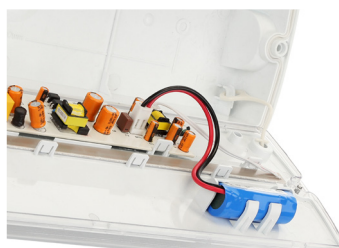

NEBRASKA PRO

ICEL approved IP65 emergency bulkhead with a range of attachments

GEAR TRAY FIXED TO COVER FOR FASTER INSTALLATION

IP 65

LITHIUM

APPLICATIONS

- Exits and escape routes

CONSTRUCTION

- Polycarbonate base and cover
- Gear tray and cover in one piece for faster installation
- Supplied with EURO or ISO legend pack
- Lithium batteries included as standard

TECHNICAL DETAILS

- 2.1W, 195 lm on mains supply
- 133 lm on battery supply
- 3 hours operation on battery power after mains failure
- Can be installed as maintained or non-maintained – details in instructions
- 20m maximum viewing distance with standard legends, 30m with drop-down attachment

ATTACHMENTS

DROP DOWN ATTACHMENT Polycarbonate drop down signage attachment available, supplied with legends. Order as separate item.

RECESSED MOUNTING KIT Semi-recessed mounting kit available. Cut-out 360 x 120mm. Order as a separate item.

AVAILABLE WITH EITHER "MAN RUNNING THROUGH A DOOR" (ISO7010/BS5266) OR WITH "MAN RUNNING TOWARDS A DOOR" (EURO) LEGENDS.

ORDER CODE	DESCRIPTION
NNE/2/LED/M3/LITH/V3	Nebraska Pro 2W LED IP65 Maint. 3Hr Lithium
NNE/2/LED/M3/LITH/ISO/V3	Nebraska Pro 2W LED IP65 Maint. 3Hr Lithium ISO Legend Pack
NNE/2/LED/STM3/LITH/V3	Nebraska Pro 2W LED IP65 Maint. 3Hr Self Test Lithium
NNE2LED/STM3/LITH/ISO/V3	Nebraska Pro 2W LED IP65 Maint. 3Hr Self Test Lithium ISO Legend Pack
ATTACHMENTS	
NNELEP4	Nebraska Euro Legend Pack Of Up Down Left Right
NNE/V2/LEP4	Nebraska V2 ISO Legend Pack Of Up Down Left Right
NNE/RMK/V3	Nebraska V3 Recessed Mounting Kit
NNE/DDA/V3	Nebraska Drop Down Attachment C/W Legend Packs